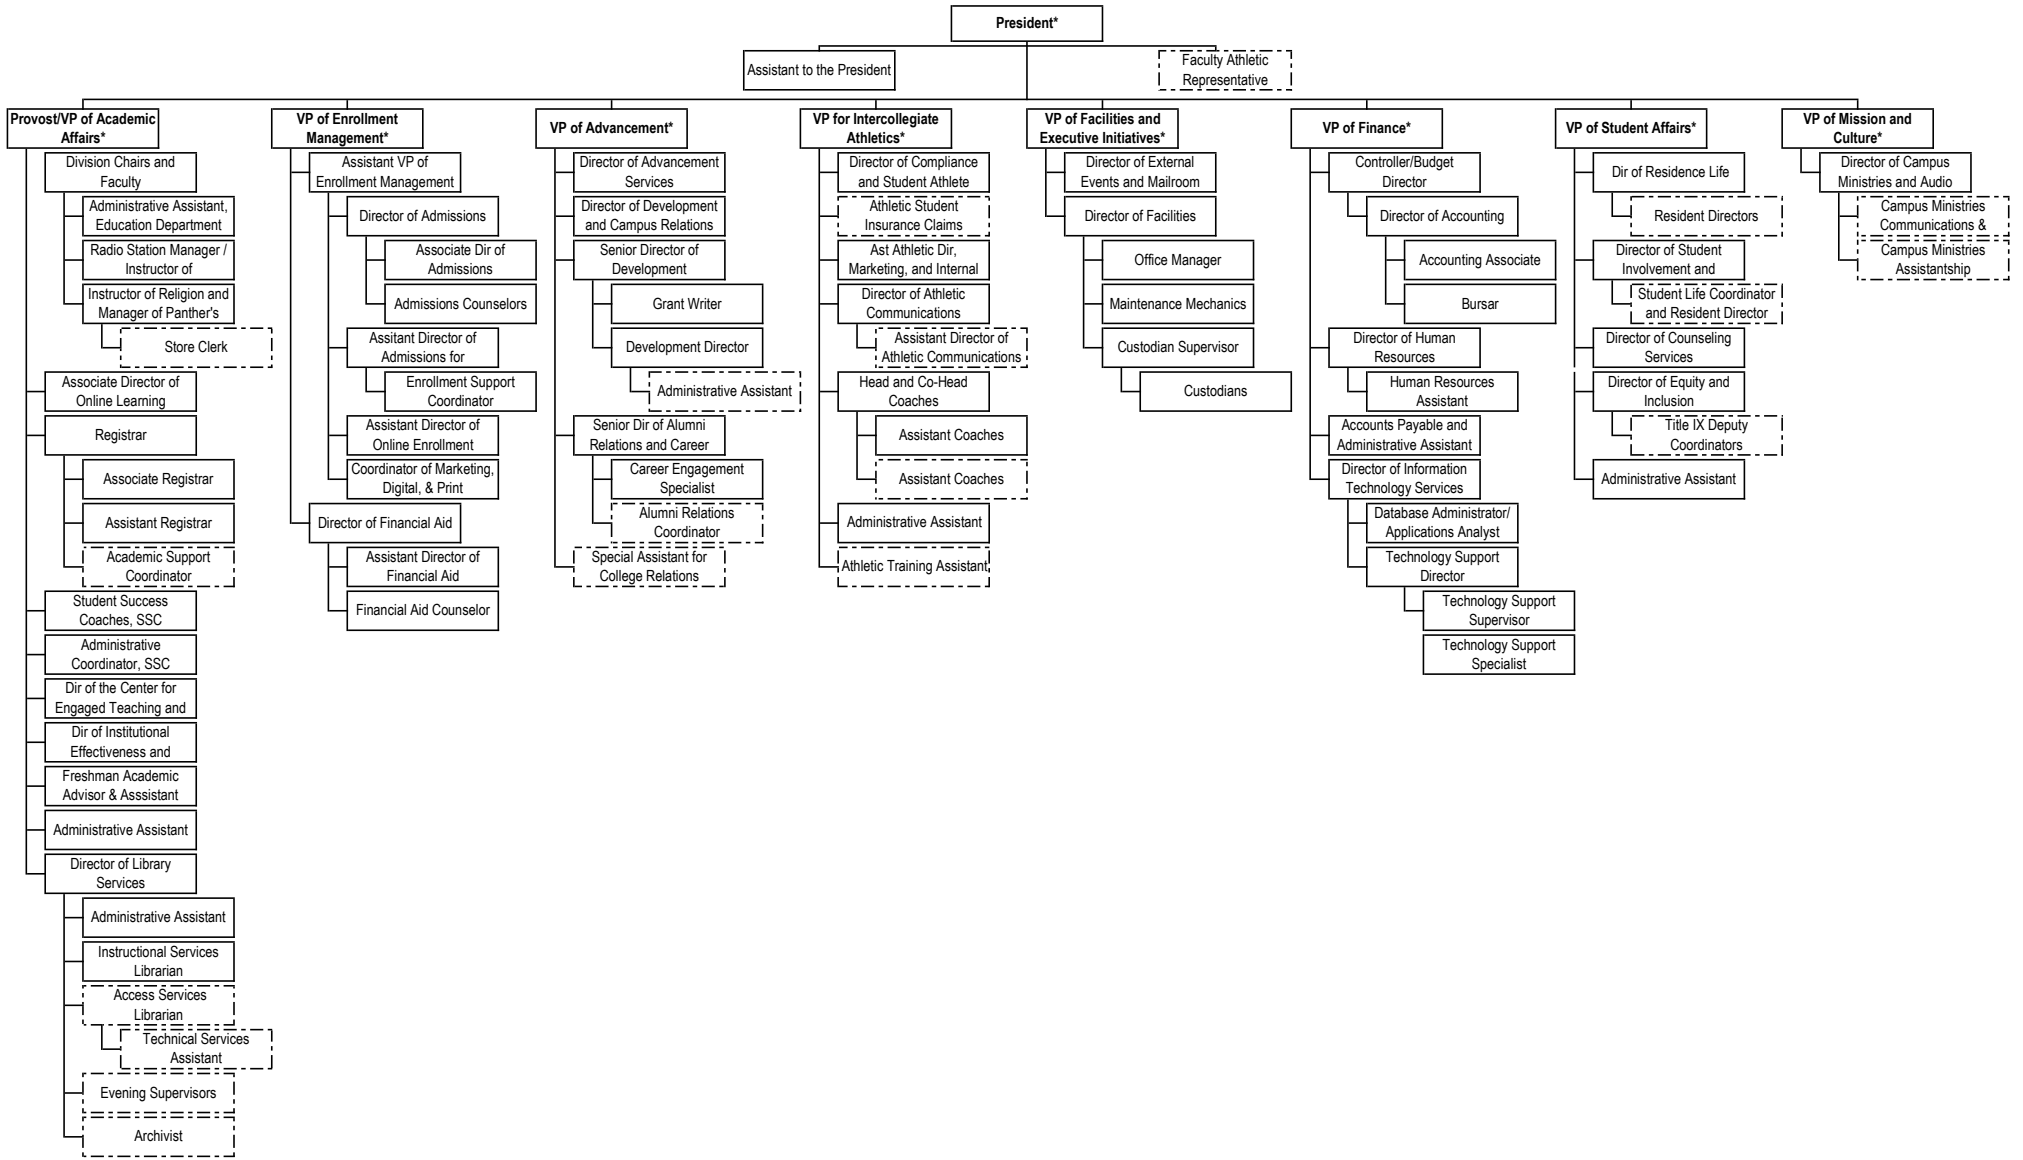

Kentucky Wesleyan College Organizational Chart

Key: * = Officer, Dir = Director, Ast = Assistant, Asc = Associate; dotted line = part-time, solid line = full-time