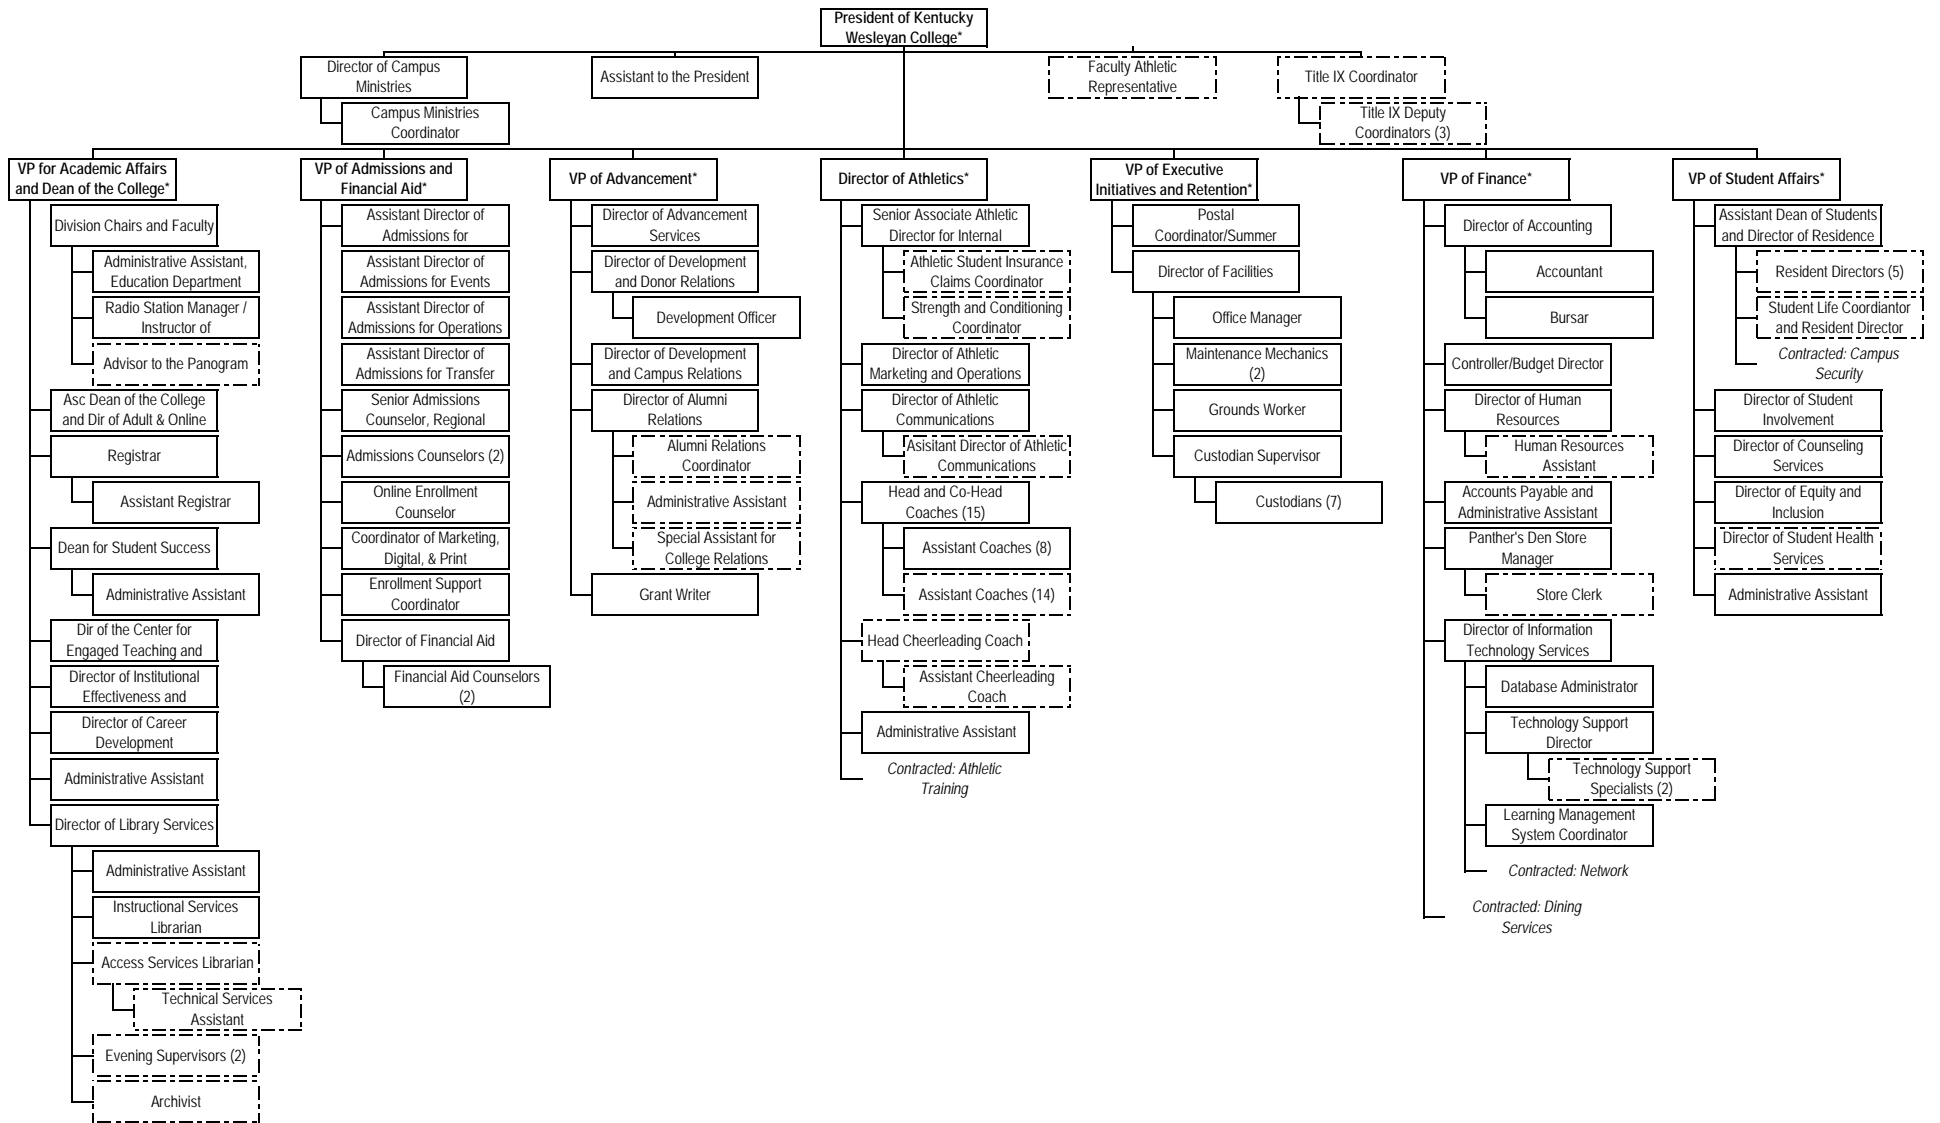

Organizational Chart

Key: * = Officer, Dir = Director, Ast = Assistant, Asc = Associate; dotted line = part-time, solid line = full-time