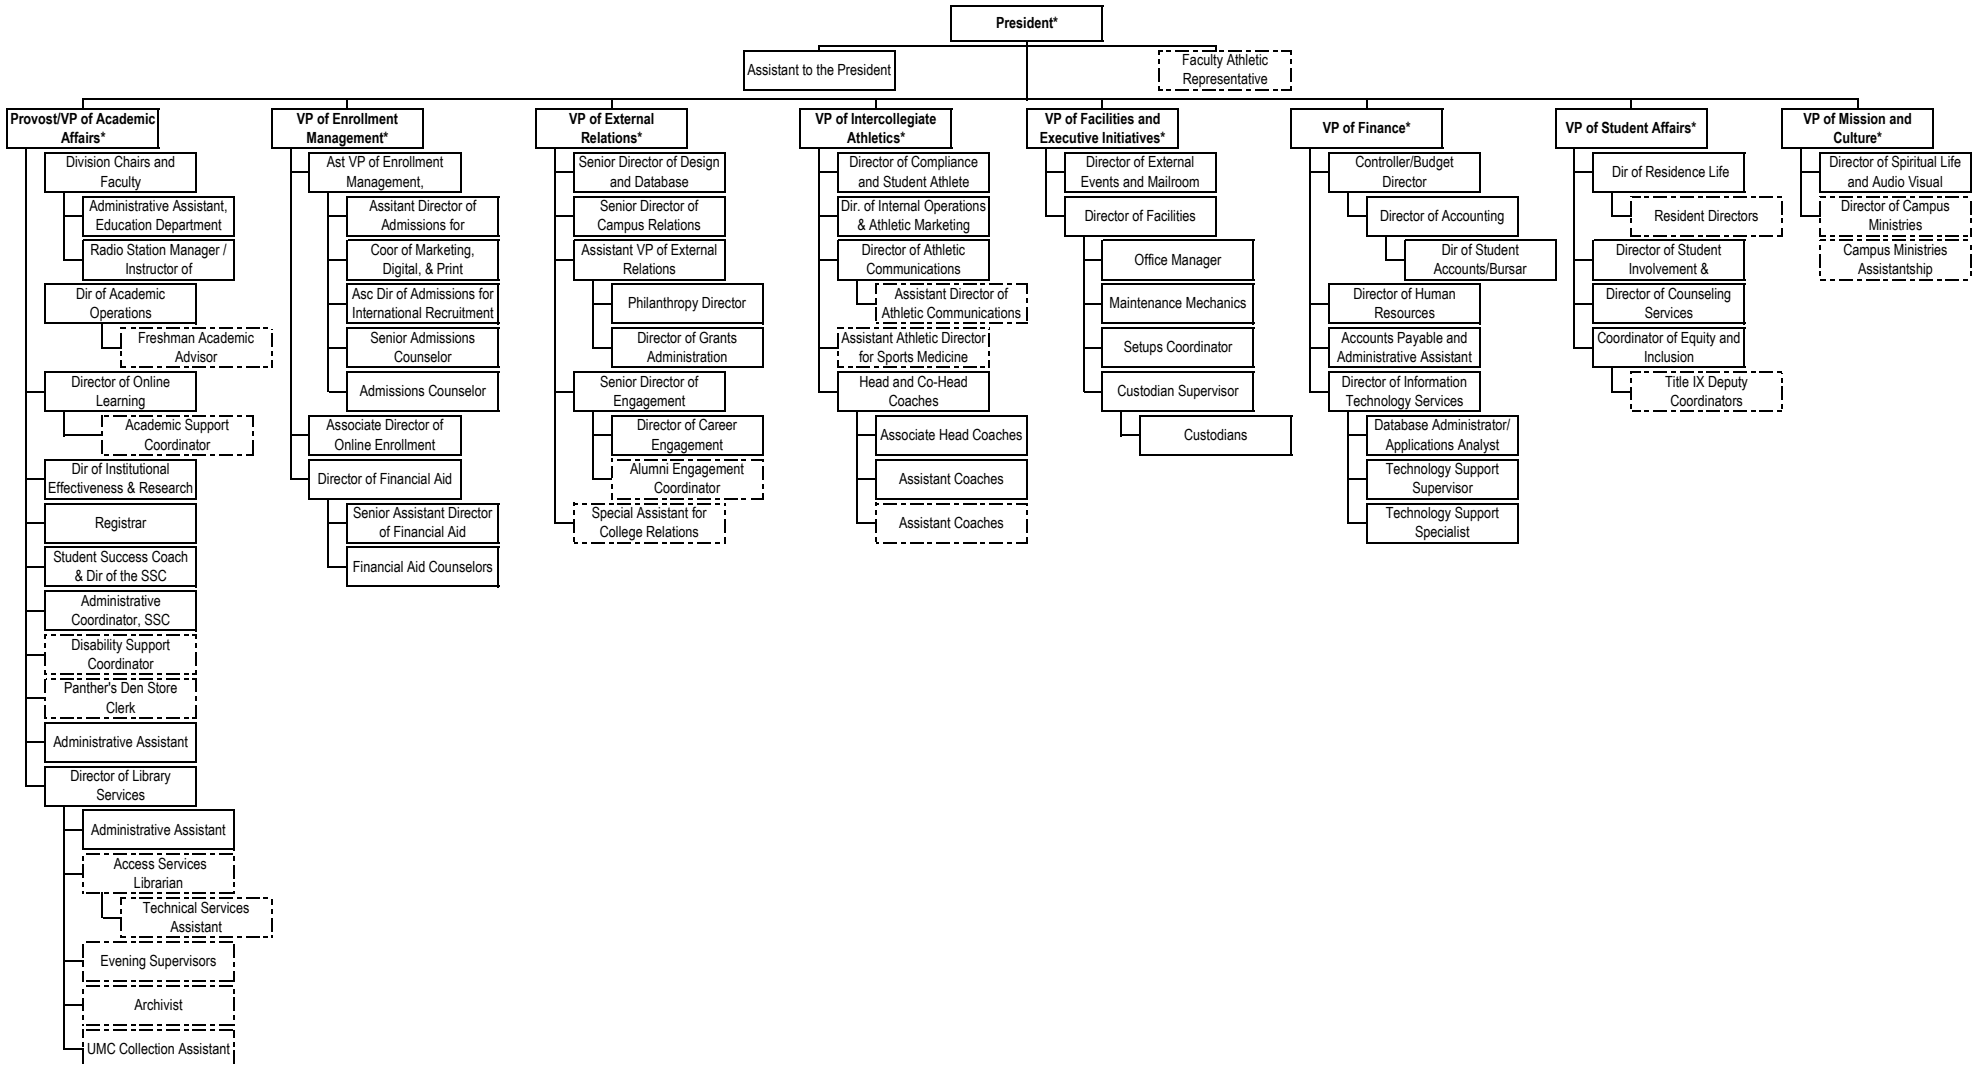

# Kentucky Wesleyan College Organizational Chart

Key: \* = Officer, solid box = full-time, dotted box = part-time, Dir = Director, Ast = Assistant, Asc = Associate, Coor = Coordinator