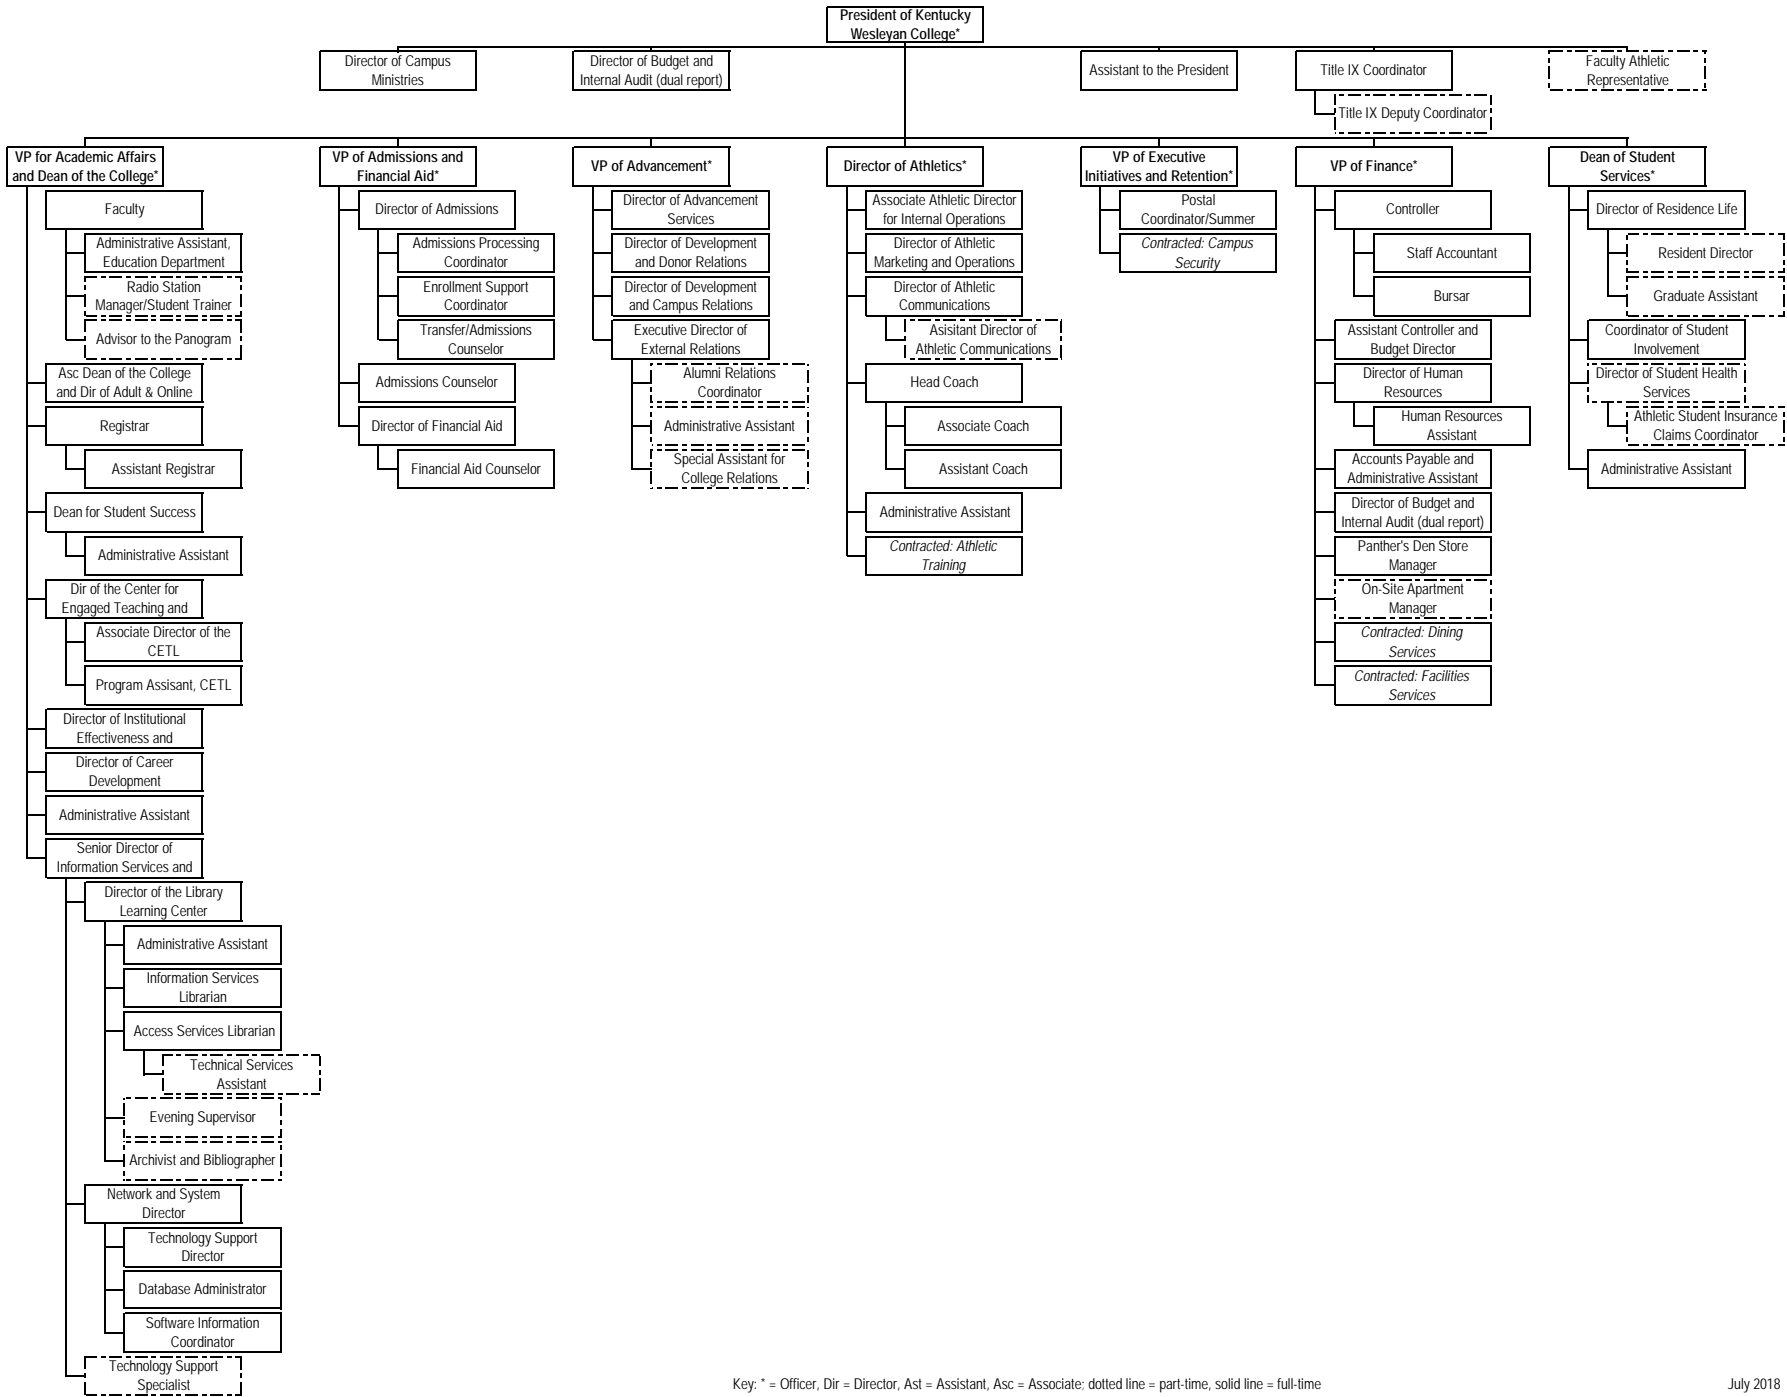

Organizational Chart

Key: * = Officer, Dir = Director, Ast = Assistant, Asc = Associate; dotted line = part-time, solid line = full-time